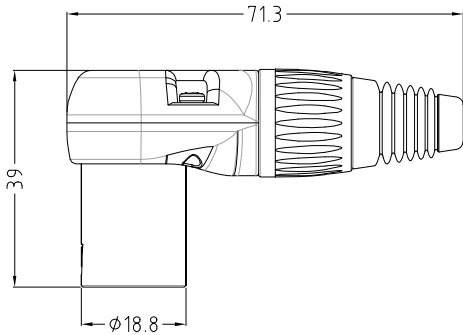

## RIGHT ANGLE MULTI POSITION (RAMP) METAL XLR PLUGS

Right angle multi position (RAMP) metal XLR plugs are available as either male 3, 4 or 5 pole or female 3 and 5 pole versions. The body is adjustable in 8 positions around the plug to allow cable access to be from any direction. They are supplied with a black strain relief but this can be replaced with a coloured version. There are 9 colours available which are sold separately.

**P/Nos.**  
**FC619303** - RAMP 3P XLR MALE PLUG  
**FC619304** - RAMP 4P XLR MALE PLUG  
**FC619305** - RAMP 5P XLR MALE PLUG

**P/Nos.**  
**FC619313** - RAMP 3P XLR FEMALE PLUG  
**FC619315** - RAMP 5P XLR FEMALE PLUG