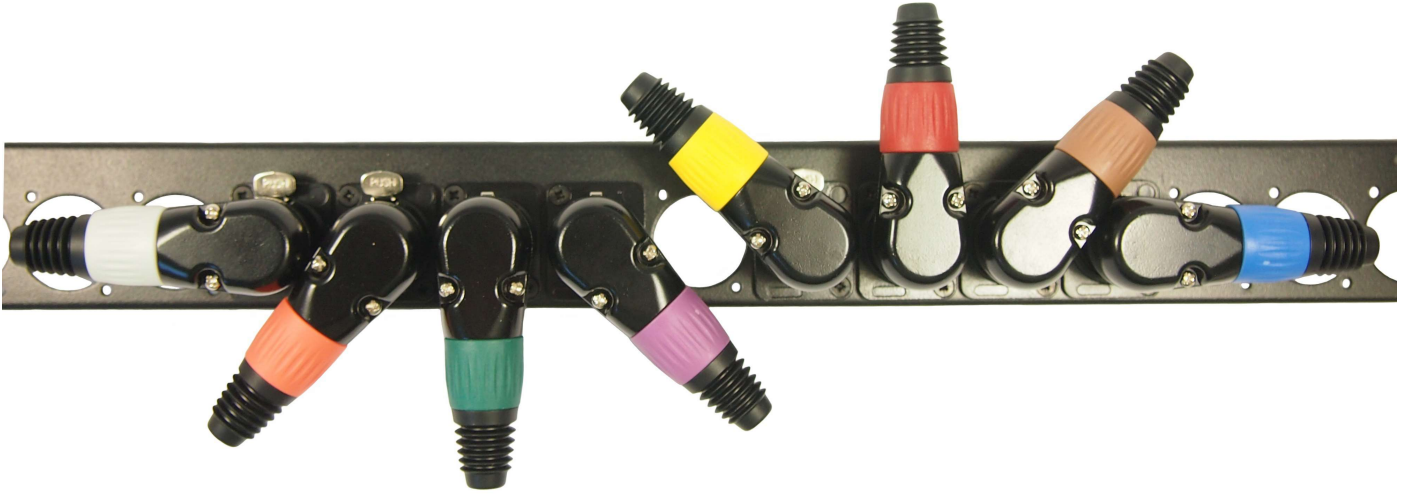

## RIGHT ANGLE MULTI POSITION (RAMP) METAL XLR PLUGS

Right angle multi position (RAMP) metal XLR plugs are available as either male 3, 4 or 5 pole or female 3 and 5 pole versions. The body is adjustable in 8 positions around the plug to allow cable access to be from any direction. They are supplied with a black strain relief but this can be replaced with a coloured version. There are 9 colours available which are sold separately.

#### Mechanical Performance

Insertion Force:  $\leq 30\text{N}$

Withdrawal Force:  $\leq 30\text{N}$

Lifetime:  $\geq 1000$  mating cycles

Cable OD range:  $\text{Ø}3.5$  to  $\text{Ø}8\text{mm}$

## RIGHT ANGLE MULTI POSITION (RAMP) METAL XLR PLUGS