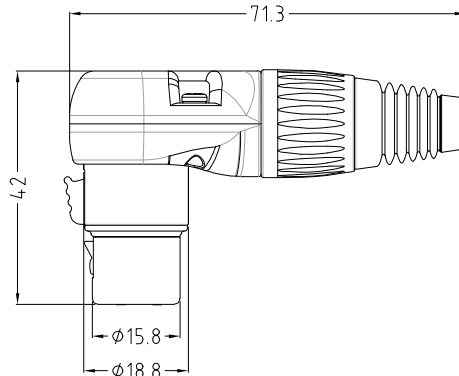

## RIGHT ANGLE MULTI POSITION (RAMP) METAL XLR PLUGS

Right angle multi position (RAMP) metal XLR plugs are available as either male 3, 4 or 5 pole or female 3 and 5 pole versions. The body is adjustable in 8 positions around the plug to allow cable access to be from any direction. They are supplied with a black strain relief but this can be replaced with a coloured version. There are 9 colours available which are sold separately.

**P/Nos.**  
**FC619303** - RAMP 3P XLR MALE PLUG  
**FC619304** - RAMP 4P XLR MALE PLUG  
**FC619305** - RAMP 5P XLR MALE PLUG

**P/Nos.**  
**FC619313** - RAMP 3P XLR FEMALE PLUG  
**FC619315** - RAMP 5P XLR FEMALE PLUG