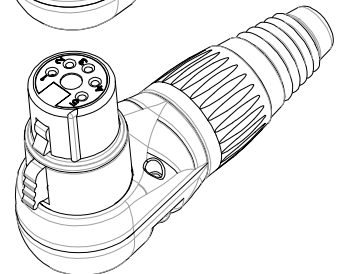

## RIGHT ANGLE MULTI POSITION (RAMP) METAL XLR PLUGS

Right angle multi position (RAMP) metal XLR plugs are available as either male 3, 4 or 5 pole or female 3 and 5 pole versions. The body is adjustable in 8 positions around the plug to allow cable access to be from any direction. They are supplied with a black strain relief but this can be replaced with a coloured version. There are 9 colours available which are sold separately.

**P/Nos.**  
**FC619303** - RAMP 3P XLR MALE PLUG  
**FC619304** - RAMP 4P XLR MALE PLUG  
**FC619305** - RAMP 5P XLR MALE PLUG

**P/Nos.**  
**FC619313** - RAMP 3P XLR FEMALE PLUG  
**FC619315** - RAMP 5P XLR FEMALE PLUG