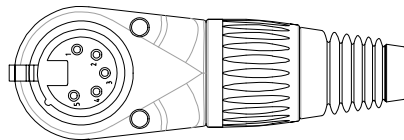

## RIGHT ANGLE MULTI POSITION (RAMP) METAL XLR PLUGS

Right angle multi position (RAMP) metal XLR plugs are available as either male 3, 4 or 5 pole or female 3 and 5 pole versions. The body is adjustable in 8 positions around the plug to allow cable access to be from any direction. They are supplied with a black strain relief but this can be replaced with a coloured version. There are 9 colours available which are sold separately.

**P/Nos.**  
**FC619303** - RAMP 3P XLR MALE PLUG  
**FC619304** - RAMP 4P XLR MALE PLUG  
**FC619305** - RAMP 5P XLR MALE PLUG

**P/Nos.**  
**FC619313** - RAMP 3P XLR FEMALE PLUG  
**FC619315** - RAMP 5P XLR FEMALE PLUG