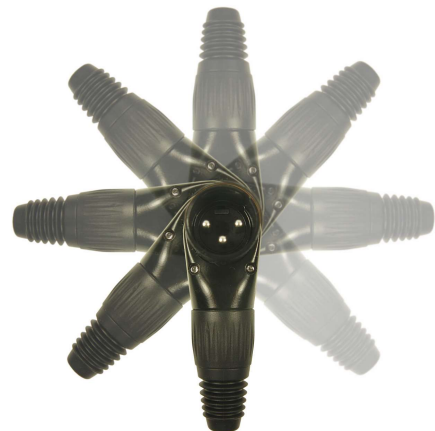

## RIGHT ANGLE MULTI POSITION (RAMP) METAL XLR PLUGS

Right angle multi position (RAMP) metal XLR plugs are available as either male 3, 4 or 5 pole or female 3 and 5 pole versions. The body is adjustable in 8 positions around the plug to allow cable access to be from any direction. They are supplied with a black strain relief but this can be replaced with a coloured version. There are 9 colours available which are sold separately.

#### Mechanical Performance

Insertion Force:  $\leq 30\text{N}$

Withdrawal Force:  $\leq 30\text{N}$

Lifetime:  $\geq 1000$  mating cycles

Cable OD range:  $\text{Ø}3.5$  to  $\text{Ø}8\text{mm}$