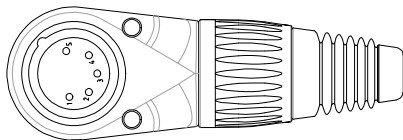

## RIGHT ANGLE MULTI POSITION (RAMP) METAL XLR PLUGS

Right angle multi position (RAMP) metal XLR plugs are available as either male 3, 4 or 5 pole or female 3 and 5 pole versions. The body is adjustable in 8 positions around the plug to allow cable access to be from any direction. They are supplied with a black strain relief but this can be replaced with a coloured version. There are 9 colours available which are sold separately.

**P/Nos.**  
**FC619303** - RAMP 3P XLR MALE PLUG  
**FC619304** - RAMP 4P XLR MALE PLUG  
**FC619305** - RAMP 5P XLR MALE PLUG

**P/Nos.**  
**FC619313** - RAMP 3P XLR FEMALE PLUG  
**FC619315** - RAMP 5P XLR FEMALE PLUG