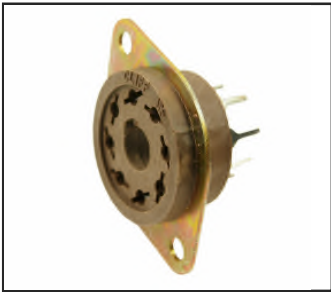

CLIFF

VALVE BASES

FCR7065 - 8 PIN SOLDER TAGS

FM7061 - 8 PIN PC TAGS

FM7075 - 9 PIN PC TAGS

FM7090 - 9 PIN PC TAGS

For further information, contact: sales@cliffuk.co.uk

Cliff Electronic Components Limited,
76 Holmethorpe Avenue, Holmethorpe Ind. Estate,
Redhill, Surrey RH1 2PF U.K.
Tel: +44 (0)1737 771375 Fax: +44 (0)1737 766012