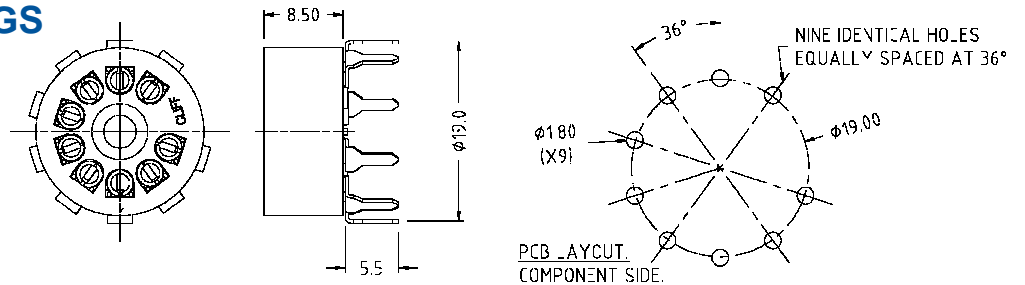

CLIFF

VALVE BASES

FCR7065 - 8 PIN SOLDER TAGS

FM7061 - 8 PIN PC TAGS

FM7075 - 9 PIN PC TAGS

FM7090 - 9 PIN PC TAGS

For further information, contact: sales@cliffuk.co.uk

Cliff Electronic Components Limited,
76 Holmethorpe Avenue, Holmethorpe Ind. Estate,
Redhill, Surrey RH1 2PF U.K.
Tel: +44 (0)1737 771375 Fax: +44 (0)1737 766012