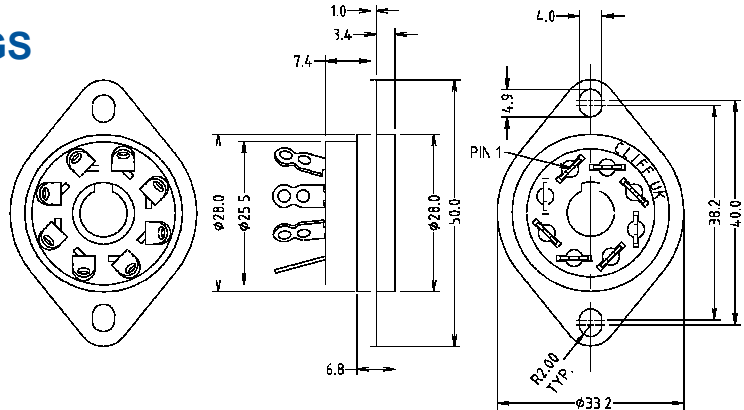

CLIFF

VALVE BASES

FCR7065 - 8 PIN SOLDER TAGS

FM7061 - 8 PIN PC TAGS

FM7075 - 9 PIN PC TAGS

FM7090 - 9 PIN PC TAGS

For further information, contact: sales@cliffuk.co.uk

Cliff Electronic Components Limited,
76 Holmethorpe Avenue, Holmethorpe Ind. Estate,
Redhill, Surrey RH1 2PF U.K.
Tel: +44 (0)1737 771375 Fax: +44 (0)1737 766012