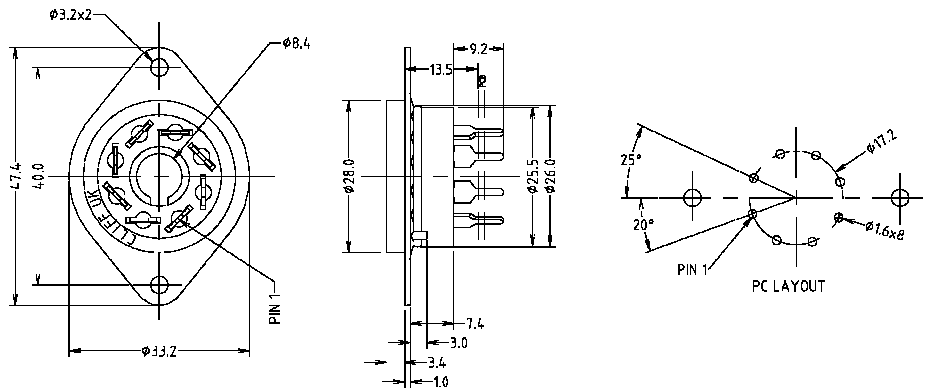

CLIFF

VALVE BASES

FCR7065 - 8 PIN SOLDER TAGS

FM7061 - 8 PIN PC TAGS

FM7075 - 9 PIN PC TAGS

FM7090 - 9 PIN PC TAGS

For further information, contact: sales@cliffuk.co.uk

Cliff Electronic Components Limited,
76 Holmethorpe Avenue, Holmethorpe Ind. Estate,
Redhill, Surrey RH1 2PF U.K.
Tel: +44 (0)1737 771375 Fax: +44 (0)1737 766012