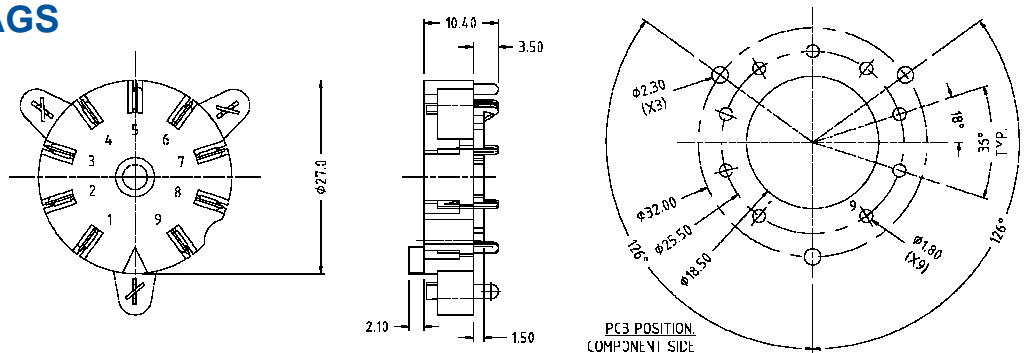

CLIFF

VALVE BASES

FCR7065 - 8 PIN SOLDER TAGS

FM7061 - 8 PIN PC TAGS

FM7075 - 9 PIN PC TAGS

FM7090 - 9 PIN PC TAGS

For further information, contact: sales@cliffuk.co.uk

Cliff Electronic Components Limited,
76 Holmethorpe Avenue, Holmethorpe Ind. Estate,
Redhill, Surrey RH1 2PF U.K.
Tel: +44 (0)1737 771375 Fax: +44 (0)1737 766012