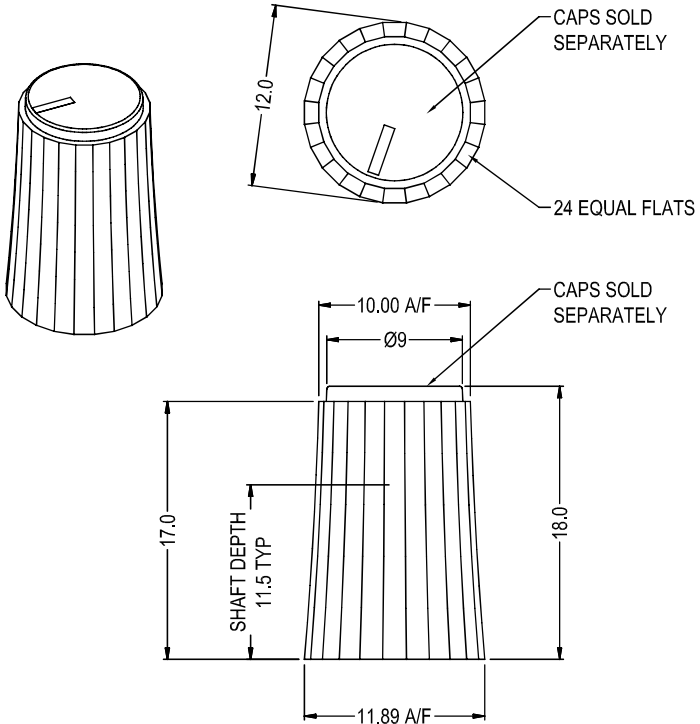

CLIFF

KNOB K88

KNOB DETAILS

VARIANTS KEY : CL1788??			
SHAFT KEY		COLOUR KEY	
1?	6mm SPLINE	?1	OPAQUE
2?	¼" D	?2	BLACK
3?	¼" SPLINE	?3	WHITE
4?	4mm D	?4	GREY
5?	6mm USA D	?5	GREEN
6?	6mm D	?6	YELLOW
		?7	RED
		?8	BLUE
		?9	BROWN

Example : CL178862 = K88 6mm D Black

Note:

Standard D Shaft - 5.0mm across D
 USA D Shaft - 4.5mm across D

CAP DETAILS

CAP COLOUR	WITHOUT MARKER LINE	WITH MARKER LINE	MARKER LINE COLOUR
BLACK	CL177902A	CL177901A	WHITE
WHITE	CL177904	CL177903A	BLACK
GREY	CL177910A	CL177909A	WHITE
GREEN	CL177916	CL177915A	WHITE
YELLOW	CL177912	CL177911A	BLACK
RED	CL177906A	CL177905A	WHITE
BLUE	CL177914	CLL177913A	WHITE