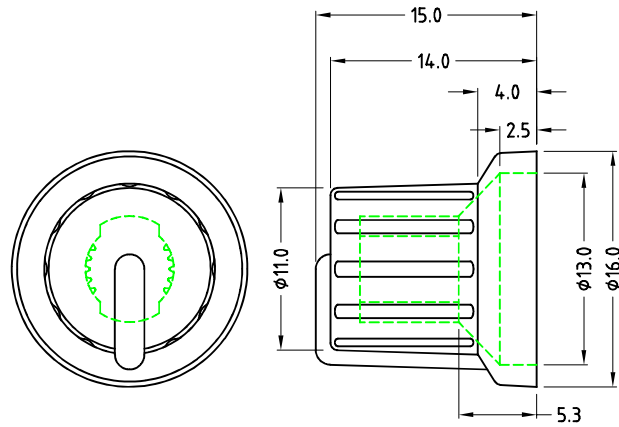

CLIFF

KNOB K86R

This is a soft touch knob with moulded coloured marker line with 6mm splined shaft.

FC72601S - K86R BLACK/WHITE

FC72602S - K86R BLACK/RED

FC72603S - K86R BLACK/BLUE

FC72604S - K86R BLACK/GREEN

FC72605S - K86R BLACK/YELLOW

FC72606S - K86R BLACK/GREY