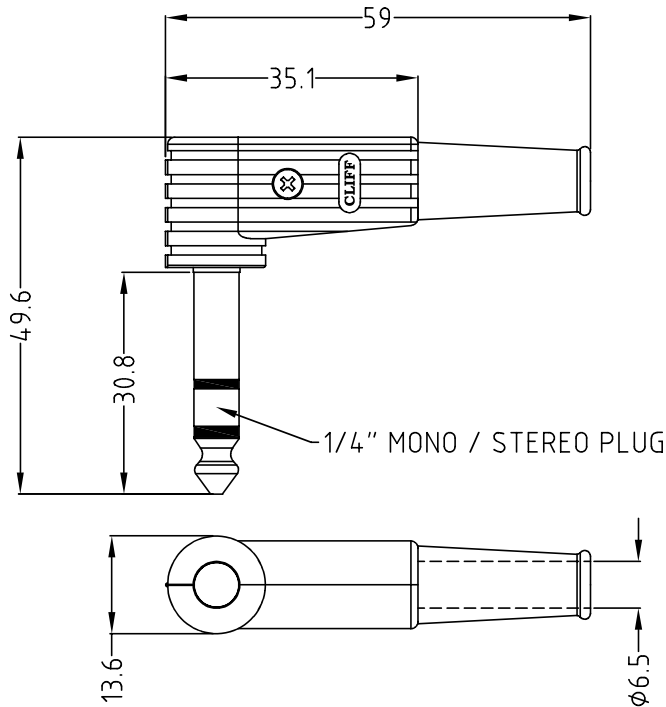

CLIFF

1/4" RIGHT ANGLE JACK PLUGS

Max. cable diameter $\varnothing 6.5\text{mm}$

Specification

Contact Resistance: $\leq 0.02\Omega$
Insulation Resistance: $\geq 2000\text{M}\Omega$
Withstand Voltage: 500V
Durability: $\geq 2000\text{x}$

FM1105B - 1/4" Mono Jack Plug 90° Black
FM1105W - 1/4" Mono Jack Plug 90° White

FM1106B - 1/4" Stereo Jack Plug 90° Black
FM1106W - 1/4" Stereo Jack Plug 90° White