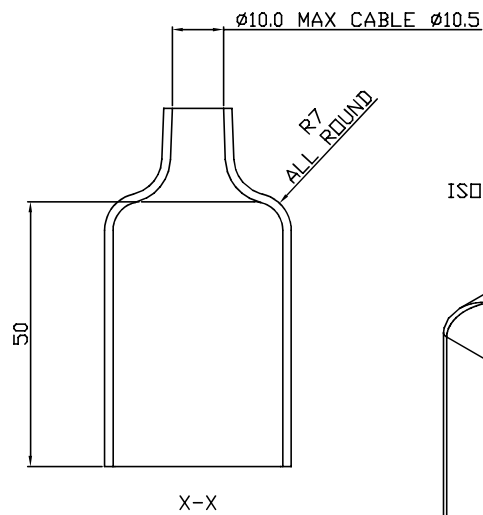

CLIFF

PVC BOOT

A safety boot for use with power sockets. Made from soft PVC.

Part No: **CL1919Z**

ISOMETRIC VIEW