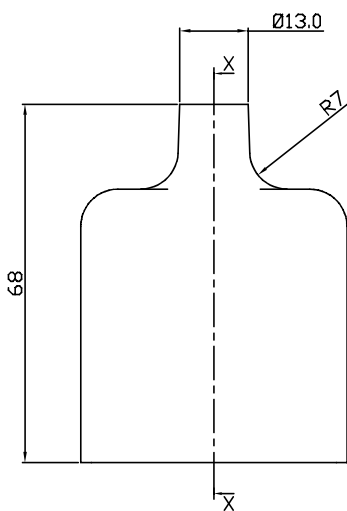

CLIFF

PVC BOOT

A safety boot for use with power sockets. Made from soft PVC.

Part No: **CL1919Z**

ISOMETRIC VIEW