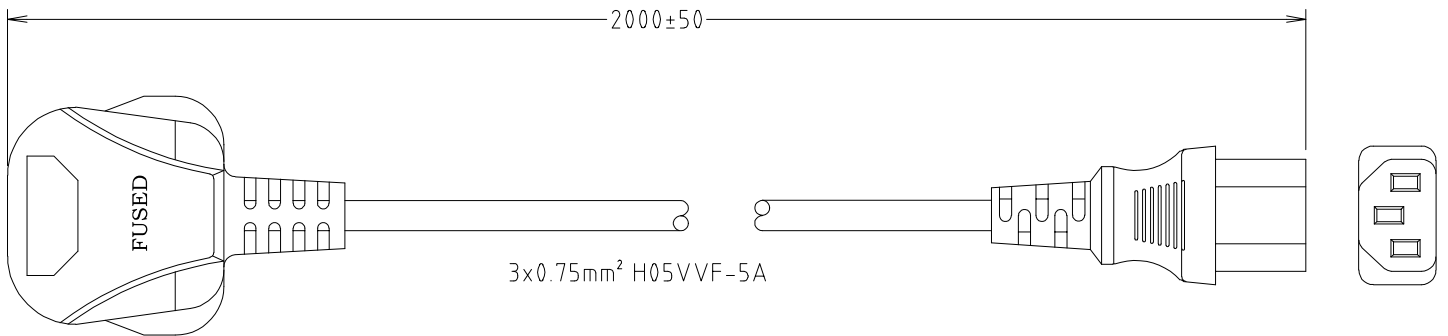

CLIFF

UK MAINS PLUG TO IEC CORDSET

SPECIFICATION

Connector to Connector : UK Plug to IEC ST3 plug

Current Rating : 5A

Cable Length : 2m

Jacket Colour : Black

Part No: BAC2556