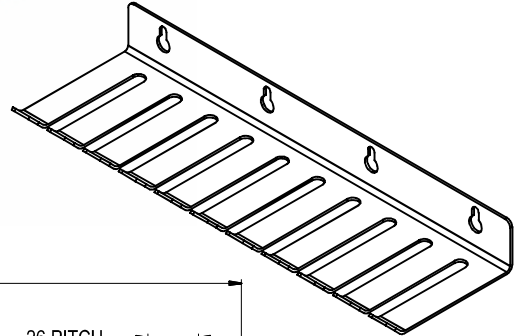

CLIFF CABLE RACK

CP37010 - Cable rack with 10 slots.
Material: Black steel